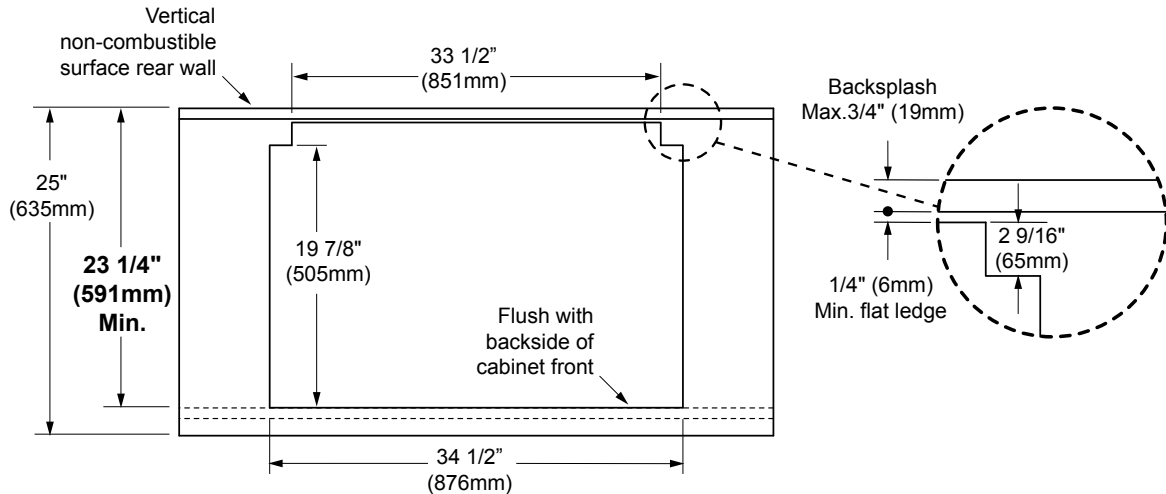

COMBINATION INSTALLATIONS

CUTOUT DIMENSIONS
(ERV/PRV30 with MET/ETT/CER304)
(Top View)

CUTOUT DIMENSIONS
(ERV/PRV36 with MET/ETT/CER365)
(Top View)